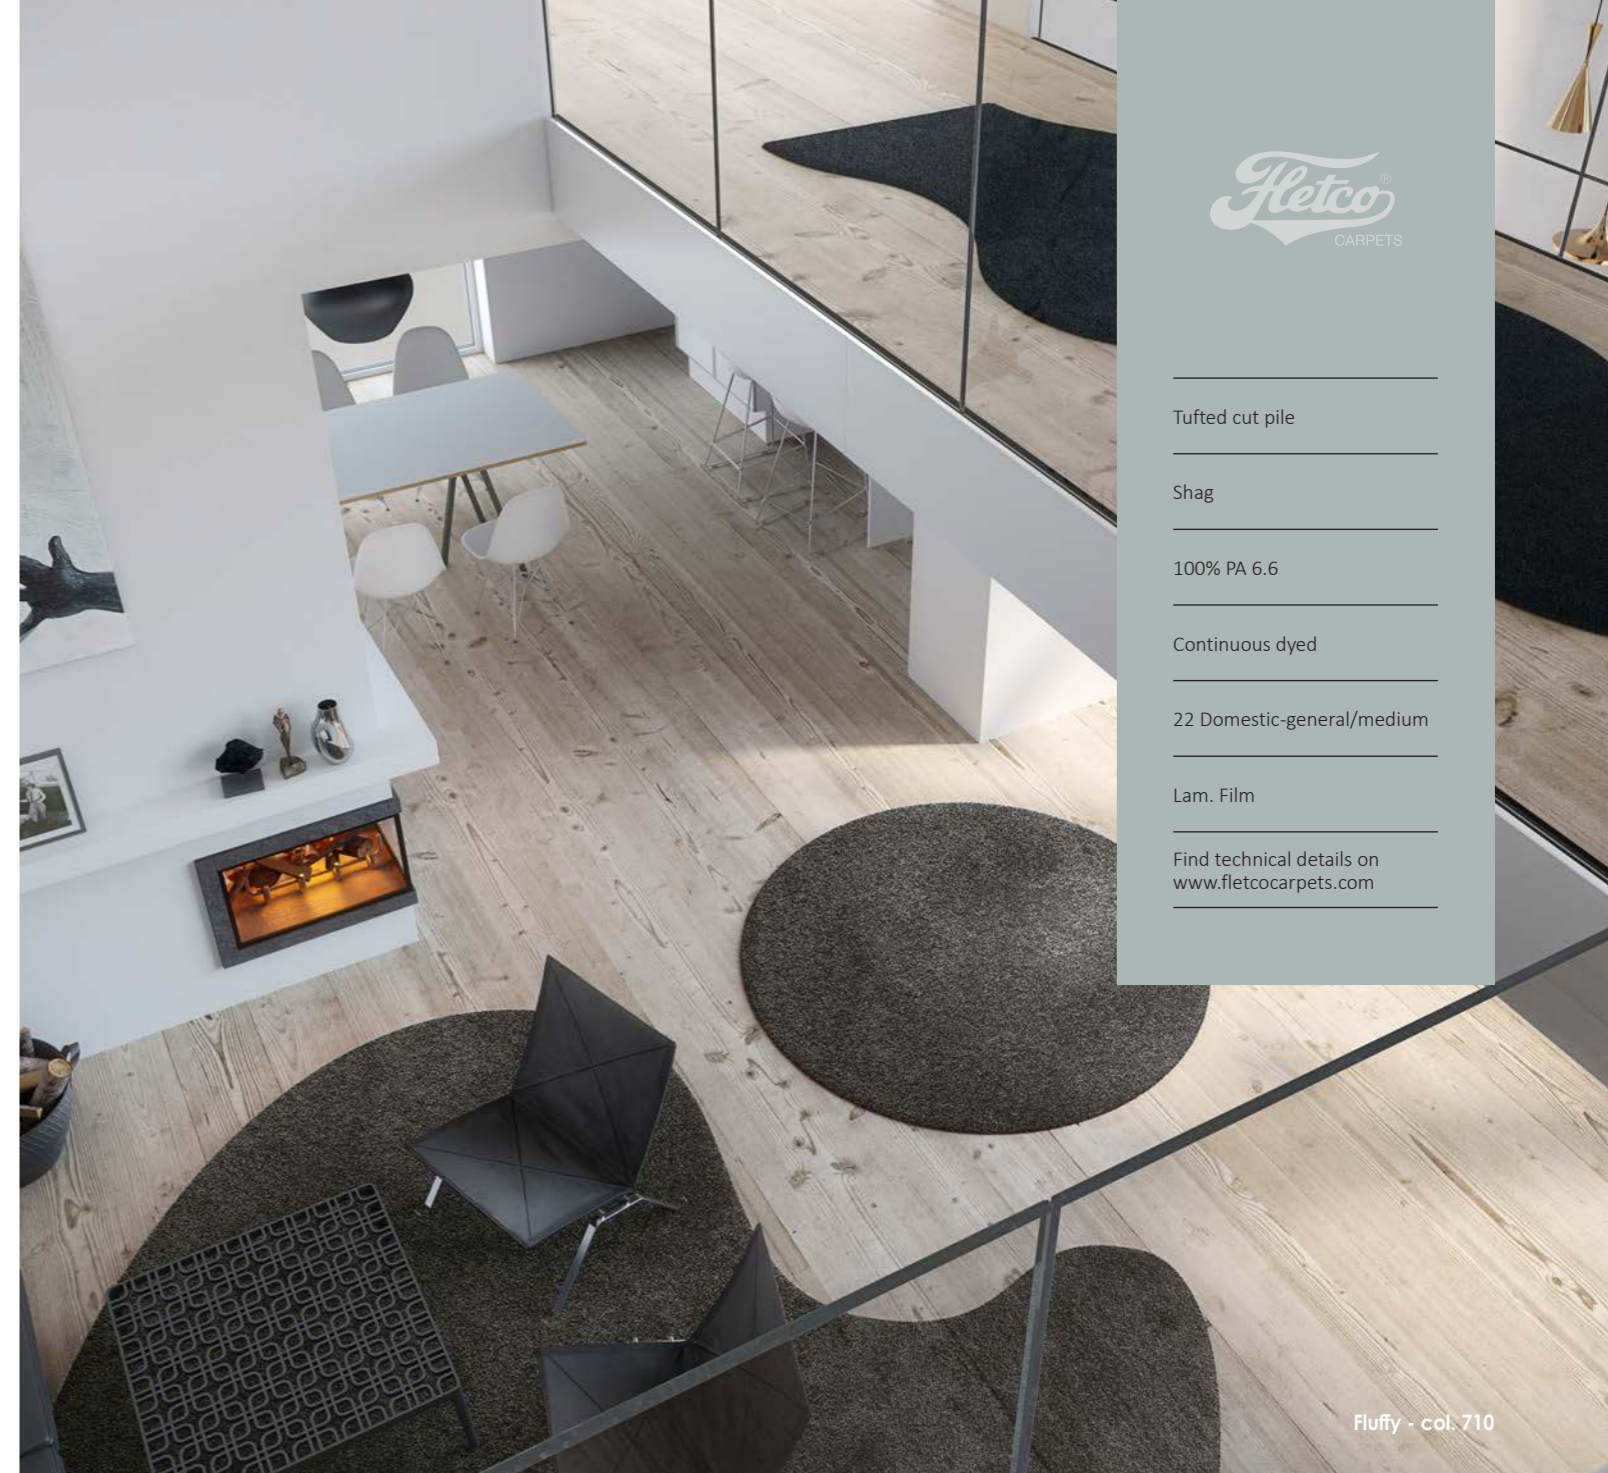

FLORENZ

Florenz is a soft rug quality, which has a cool colour effect in the yarn.

ANTI SLIP BACKING

Tufted cut pile

Shag

100% PA 6.6

Continuous dyed

22 Domestic-general/medium

Lam. Film

Find technical details on www.fletcocarpets.com