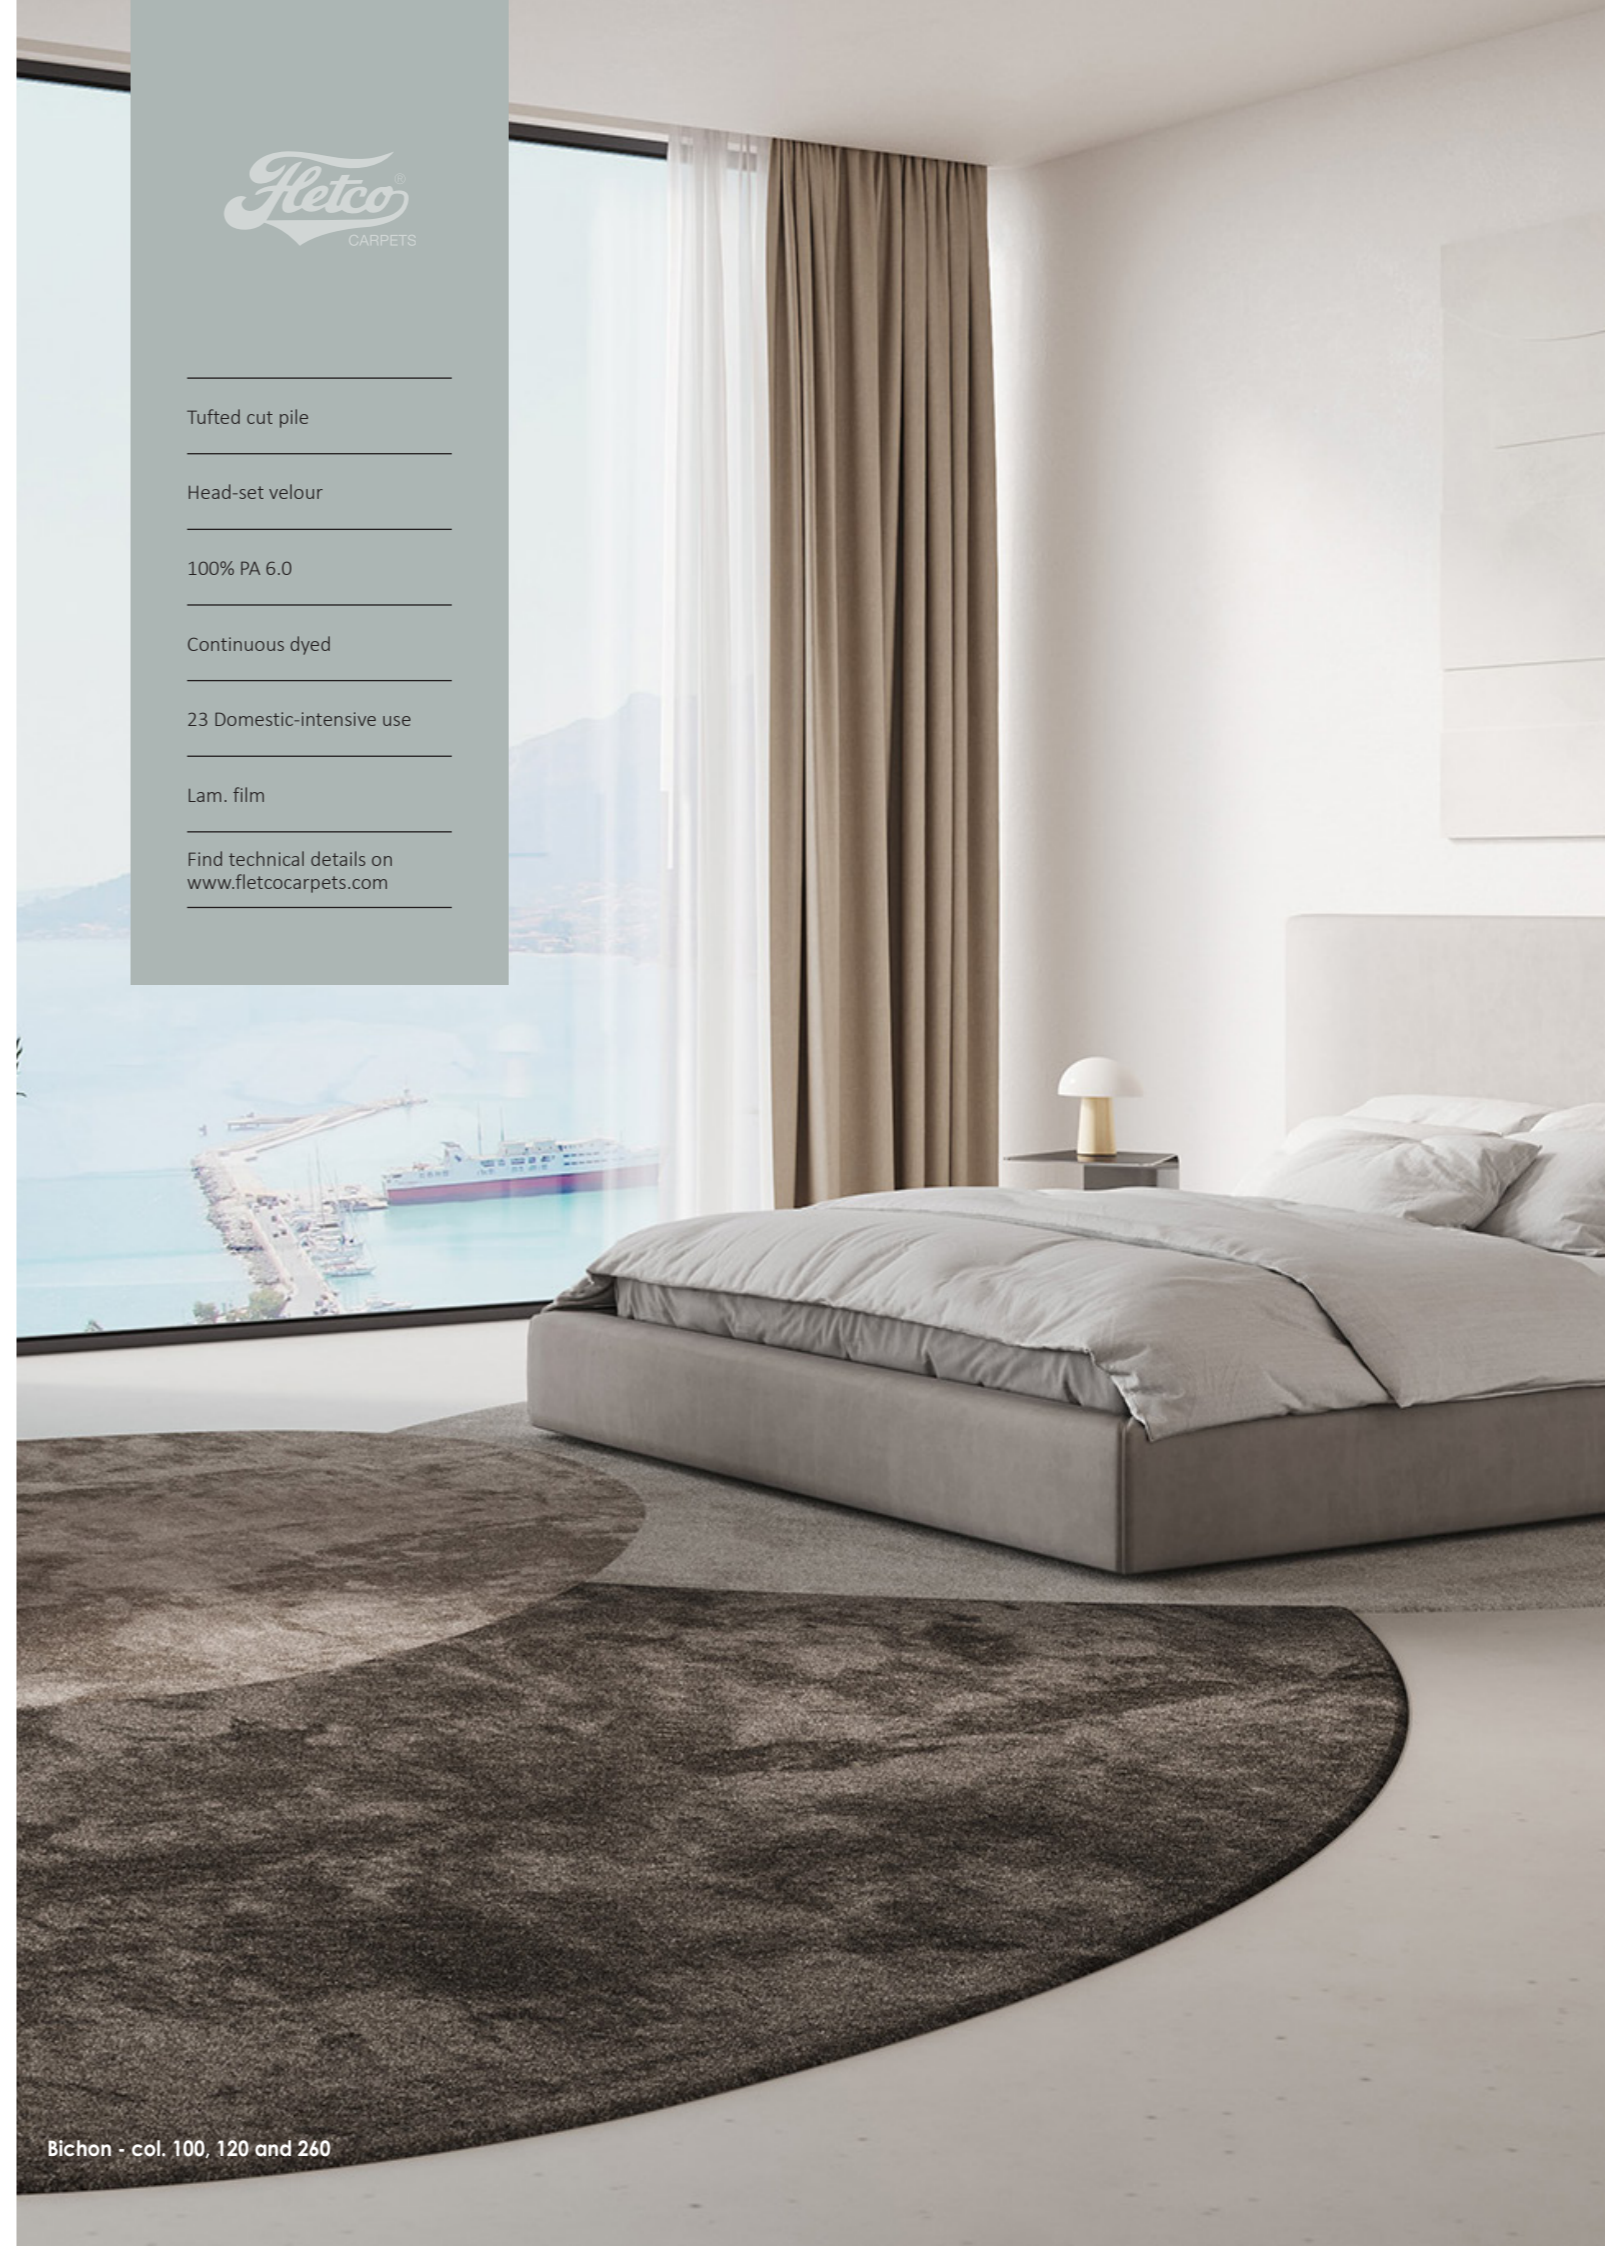

Tufted cut pile

Head-set velour

100% PA 6.0

Continuous dyed

23 Domestic-intensive use

Lam. film

Find technical details on
www.fletcocarpets.com

Bichon - col. 100, 120 and 260